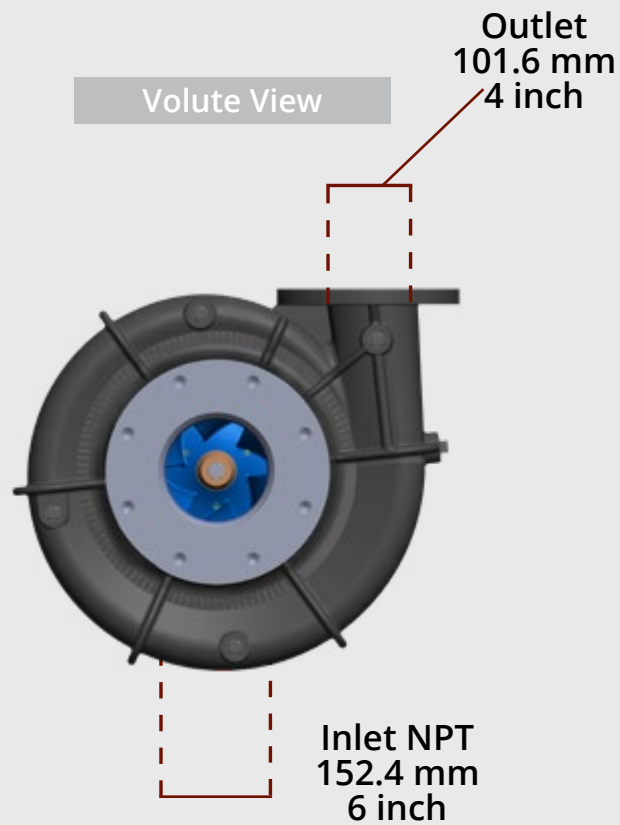

M4-B Basic Dimensions

Please contact Parts Sales at 1-800-345-8889
for more dimensional information on our M4-B water pump.

Footprint/ Bottom

Volute View

M-4B Performance Curve

M-4B Standard, CW
306200

M-4B Corrosion Resistant, CW
306201