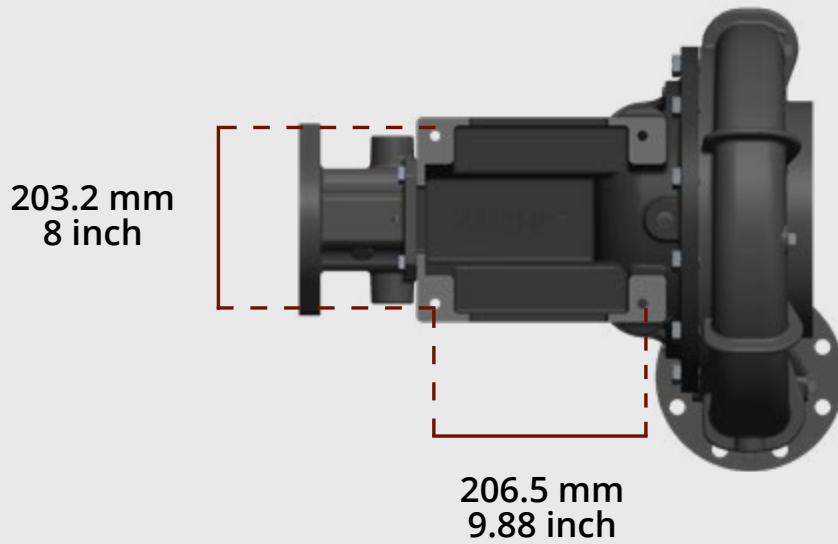

M4-B Basic Dimensions

Please contact Parts Sales at 1-800-345-8889
for more dimensional information on our M4-B water pump.

Footprint/ Bottom

Volute View

M-4B Performance Curve

M-4B Standard, CW
306200

M-4B Corrosion Resistant, CW
306201